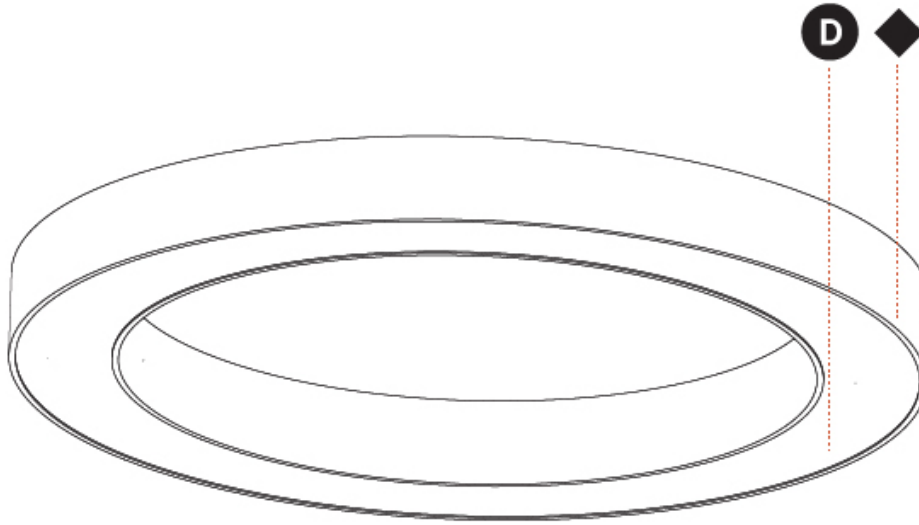

A32914-

PROJECT

TYPE

SPECIFIER

QUANTITY

DATE