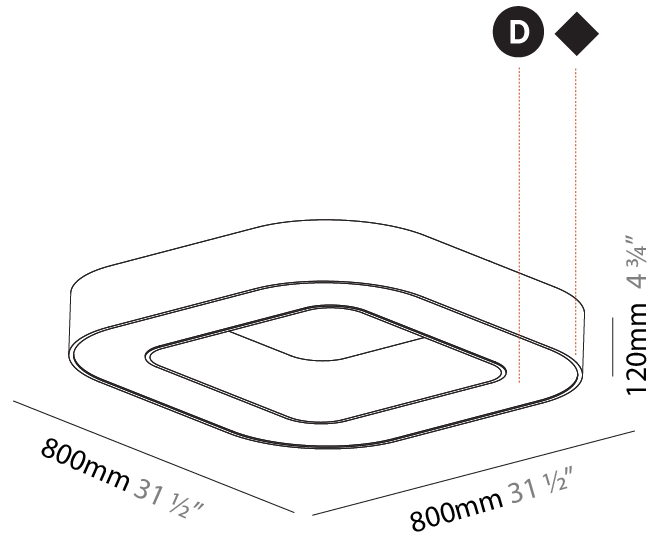

GENERAL

Series: Glorious
Subseries: Glorious Quantum
Brand: Prolicht
Division: Architectural
Mounting Type: Surface
Mounting Location: Ceiling
Subcategory: Ambient

PHYSICAL

Shape: Square
Length (mm): 800
Length (in): 31 1/2
Width (mm): 800
Width (in): 31 1/2
Height (mm): 120
Height (in): 4 3/4
Light Distribution: Direct
Weight (kg): 9.04
Weight (lbs): 19.92
Diffuser: [PMMA - Opal or Micro-Prism](#)
Fixture Finish: [SSR / BKV / CWI / CRY / HAB / LAG / UFT / ITA / RUA / RUR / MIC / FTG / MYG / TWT / LOD / PUS / FRO / FUP / KIA / POP / BLS / SPG / MEY / GOH / GUM / CHC / COM / ABZ / JAG / OBR / MOS / ROR](#)
Fixture Material: Aluminum

ELECTRICAL

Lamp Type: LED (Zhaga Standard)
Input Wattage (W): 40
Total Output Wattage (W): 32 / 25.6 (3500K)
Dimming: [Non-Dimming / Phase Dimming (120Vac only) / 0-10V Dimming](#)
Driver Included: Yes
Driver Location: Integrated
Driver Type: Constant Current - 120 / 277Vac
Driver Class: Class 2
Input Voltage (V): 120 - 277
Constant Current (MA): 350 / 800 (3500K)

LED

[Color Temperature (°K): 3000 / 3500 / 4000](#)
Max. Delivered Lumen (lm): 3690 / 3822 / 3900
CRI: >80 CRI
Efficiency (%): 65
Lamp Life (hrs): 50000

OPTICAL

RATINGS AND CERTIFICATIONS

Certified By: Certified for North American Standards
IP rating: IP20