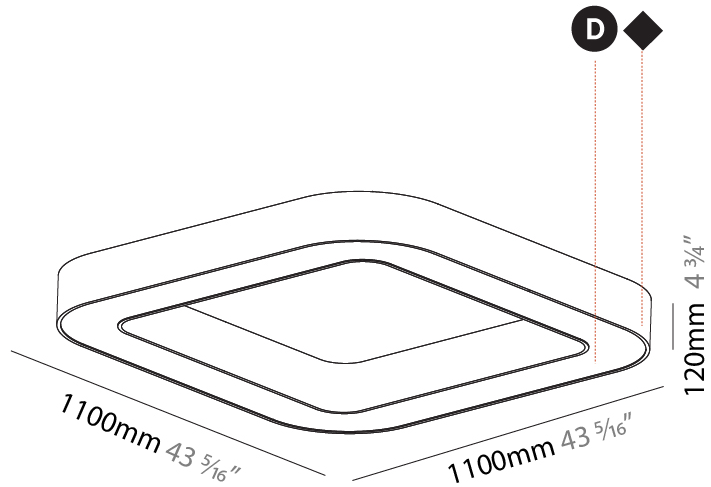

GENERAL

Series: Glorious
Subseries: Glorious Quantum
Brand: Prolight
Division: Architectural
Mounting Type: Surface
Mounting Location: Ceiling
Subcategory: Ambient

PHYSICAL

Shape: Square
Length (mm): 1100
Length (in): 43 ⁵/₁₆"
Width (mm): 1100
Width (in): 43 ⁵/₁₆"
Height (mm): 120
Height (in): 4 ³/₄"
Light Distribution: Direct
Weight (kg): 14.2
Weight (lbs): 31.24
Diffuser: PMMA - Opal or Micro-Prism
Fixture Finish: SSR / BKV / CWI / CRY / HAB / LAG / UFT / ITA / RUA / RUR / MIC / FTG / MYG / TWT / LOD / PUS / FRO / FUP / KIA / POP / BLS / SPG / MEY / GOH / GUM / CHC / COM / ABZ / JAG / OBR / MOS / ROR
Fixture Material: Aluminum

ELECTRICAL

Lamp Type: LED (Zhaga Standard)
Input Wattage (W): 60
Total Output Wattage (W): 48 / 38.4 (3500K)
Dimming: Non-Dimming / Phase Dimming (120Vac only) / 0-10V Dimming
Driver Included: Yes
Driver Location: Integrated
Driver Type: Constant Current - 120 / 277Vac
Driver Class: Class 2
Input Voltage (V): 120 - 277
Constant Current (MA): 350 / 1200 (3500K)

LED

Color Temperature (°K): 3000 / 3500 / 4000
Max. Delivered Lumen (lm): 5540 / 5733 / 5850
CRI: >80 CRI
Efficiency (%): 65
Lamp Life (hrs): 50000

OPTICAL

RATINGS AND CERTIFICATIONS

Certified By: Certified for North American Standards
IP rating: IP20