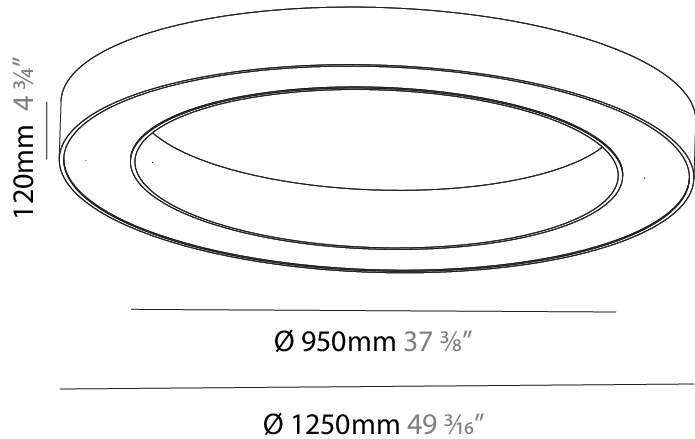

1. To build a product code in our configurator select the specify button on the base model # product page
2. To build a manual product code on this datasheet choose from the options listed below in blue font and add the suffix to the base model #

GENERAL

Series: Glorious
Subseries: Glorious
Brand: Prolight
Division: Architectural
Mounting Type: Surface
Mounting Location: Ceiling
Subcategory: Ambient

PHYSICAL

Shape: Round
Diameter (mm): 1250
Diameter (in): 49 ³/₁₆
Height (mm): 120
Height (in): 4 ³/₄
Light Distribution: Direct
Weight (kg): 12.465
Weight (lbs): 27.42
Diffuser: PMMA - Opal or Micro-Prism
Fixture Finish: SSR / BKV / CWI / CRY / HAB / LAG / UFT / ITA / RUA / RUR / MIC / FTG / MYG / TWT / LOD / PUS / FRO / FUP / KIA / POP / BLS / SPG / MEY / GOH / GUM / CHC / COM / ABZ / JAG / OBR / MOS / ROR
Fixture Material: Aluminum

ELECTRICAL

Lamp Type: LED (Zhaga Standard)
Input Wattage (W): 60
Total Output Wattage (W): 48 / 38.4 (3500K)
Dimming: Non-Dimming / Phase Dimming (120Vac only) / 0-10V Dimming
Driver Included: Yes
Driver Location: Integrated
Driver Type: Constant Current - 120 / 277Vac
Driver Class: Class 2
Input Voltage (V): 120 - 277
Constant Current (MA): 350 / 1200 (3500K)

LED

Color Temperature (°K): 3000 / 3500 / 4000
Max. Delivered Lumen (lm): 5540 / 5733 / 5850
CRI: >80 CRI
Efficiency (%): 65
Lamp Life (hrs): 50000

OPTICAL

RATINGS AND CERTIFICATIONS

Certified By: Certified for North American Standards
IP rating: IP20